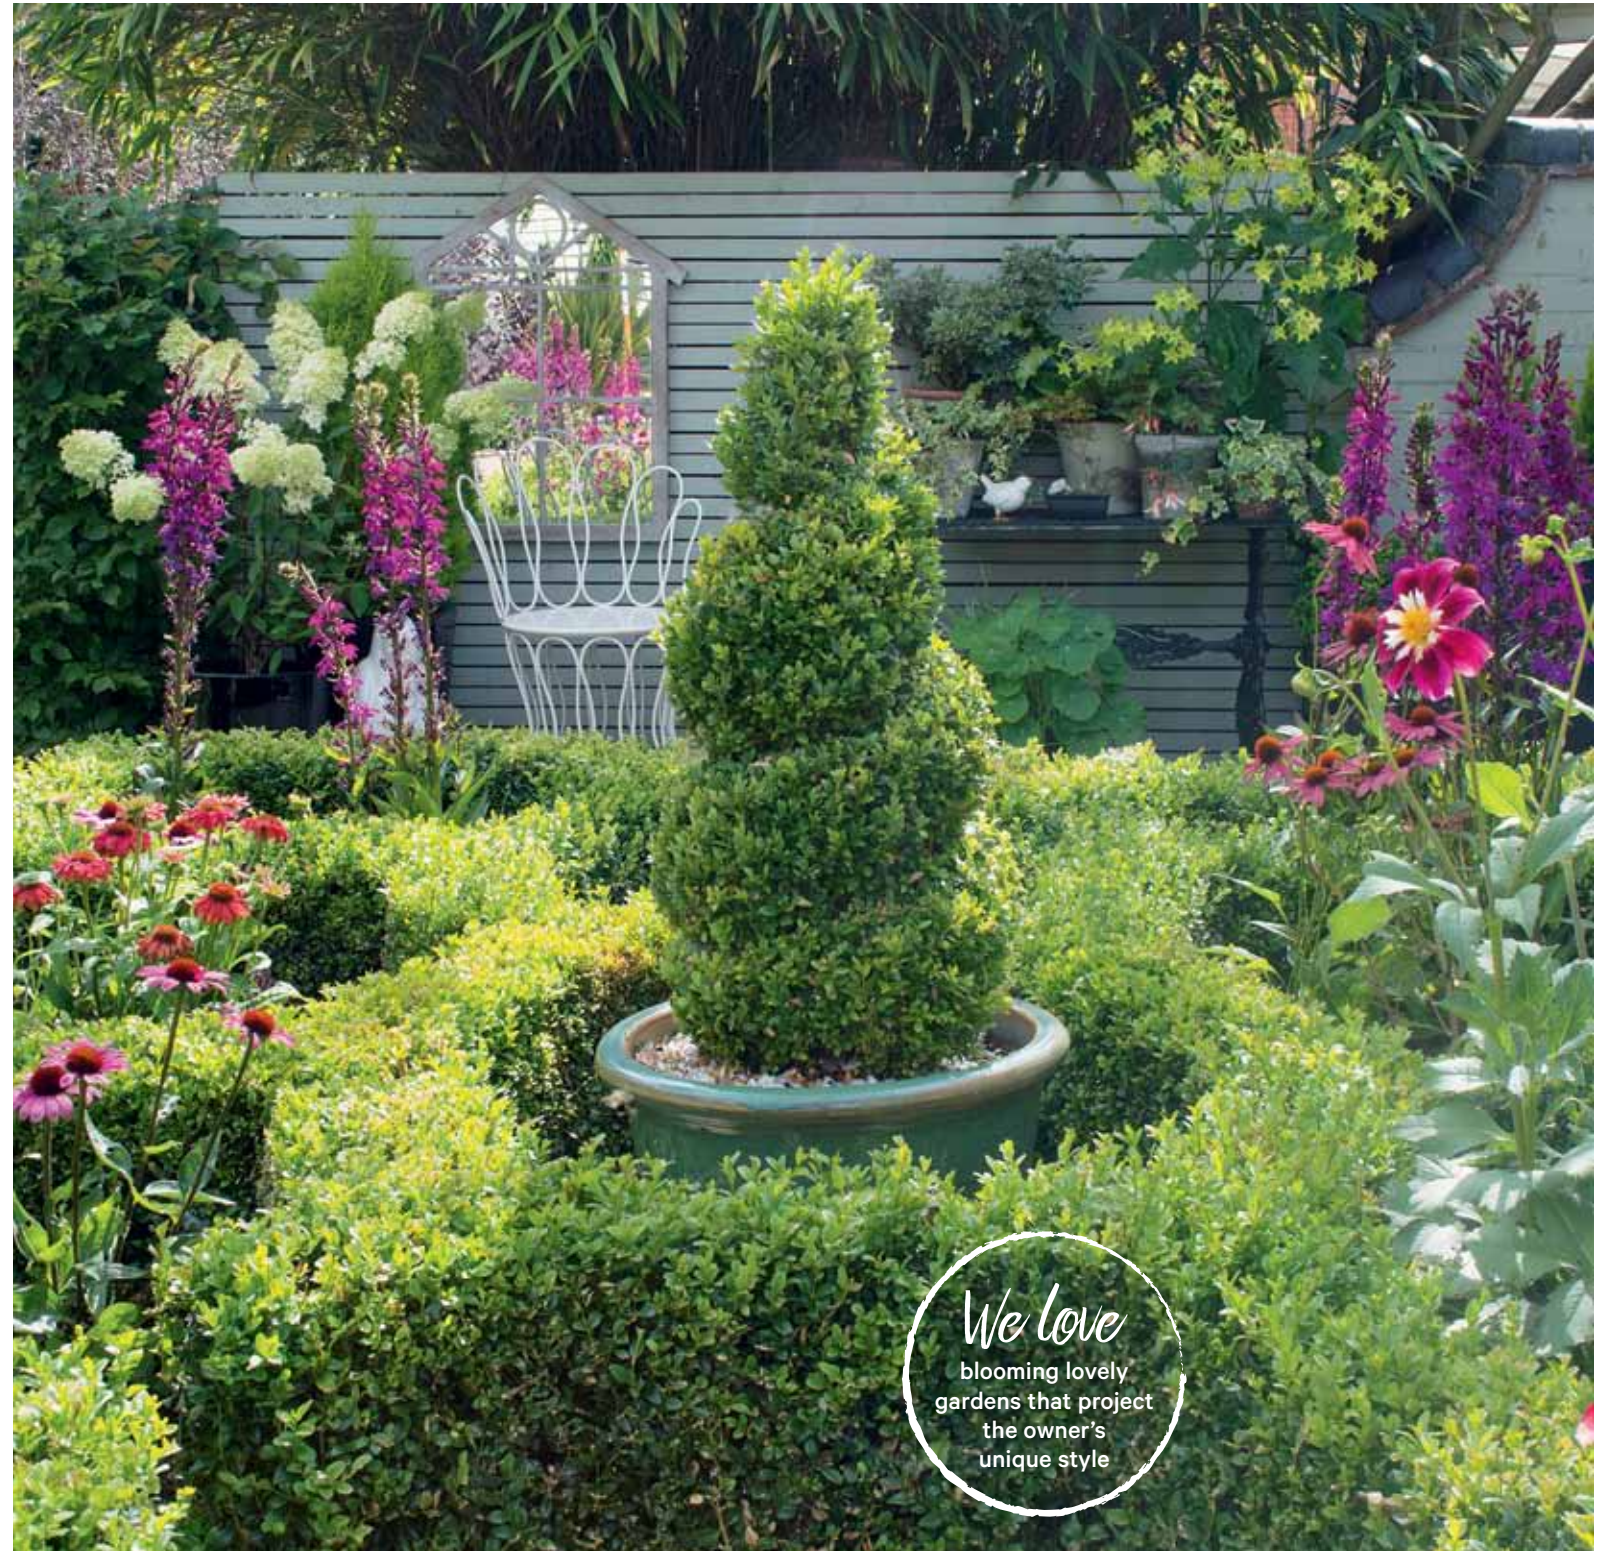

FUNCTIONAL ART

Keep winter chills at bay with this beautiful signature handcrafted fireplace. Parisian designer and craftsman Jean-Claude Bordelet has pushed the boundaries of modern engineering and ingenuity with this signature suspended fireplace.

The Eva 992 suspended fireplace will be the focal point of your outdoor space with its 360-degree viewing area. No matter where you sit, you can still enjoy the cosy ambience and stay snug despite how chilly it is. With a highly polished exterior, clean lines and gentle flowing curves, it is as dramatic and opulent as it is beautiful.

Its fluid design and polished metal exterior capture and reflect the light. This limited edition fireplace is the largest in the signature range and perfect for generous outdoor entertaining areas. sculptfireplaces.com.au

We love
when function and form unite to create inspired art

We love
blooming lovely gardens that project the owner's unique style

CHIC AND CHARMING

Jacqui Brooks from Mia Fleur says life is too short to be a minimalist. And there certainly is a rich tapestry of colour and texture in her delightful cottage garden that is brimming with unique, pretty blooms and vintage decor. This

beautiful white-painted curved metal vintage seat is the perfect vantage point to sit and contemplate the lovely garden. The pretty mirror backdrop projects light, creates the illusion of more space, and reflects back the colours of the garden. The use of parterre box hedging is

inspired. Jacqui fills the beds in the parterre with tulips in the spring, and colourful bedding or herbaceous plants in the summer. In this image the echinacea, salvia and dahlias provide a rich fusion of muted colour. To the left of the white chair is *Hydrangea 'Annabelle'*. miafleur.com